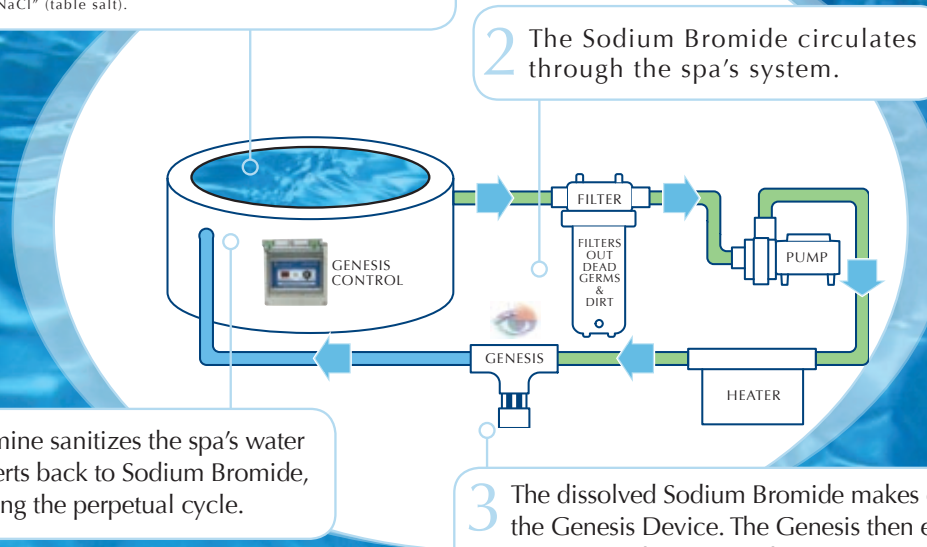

1 First, you add Tru-Blu Sodium Bromide* to your hot tub or spa’s water. You only have to do this once, during the initial start-up process.

*Sodium Bromide – “NaBr” is the kissing cousin of Sodium Chloride “NaCl” (table salt).

VIEW
OUR ANIMATED
DEMONSTRATION
ON OUR WEBSITE:
SPAPURIFICATION.COM

2 The Sodium Bromide circulates through the spa’s system.

4 The Bromine sanitizes the spa’s water then reverts back to Sodium Bromide, completing the perpetual cycle.

3 The dissolved Sodium Bromide makes contact with the Genesis Device. The Genesis then electronically converts Sodium Bromide into Bromine.*

*Bromine is the recommended sanitizer for hot tubs and spas.